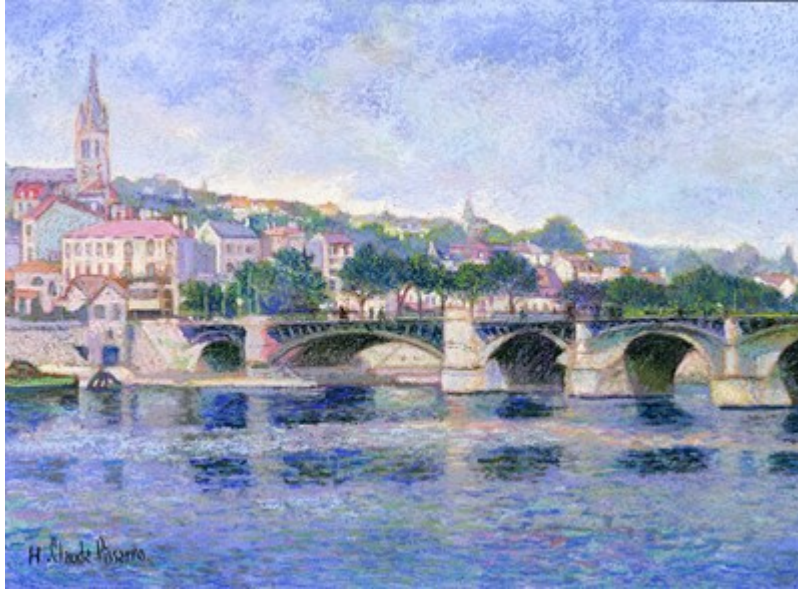

Stern Pissarro Gallery

66 St. James's Street, London SW1A 1NE, UK
stern@pissarro.com www.pissarro.art

H. CLAUDE PISSARRO
(b. 1935)

Le Pont de Saint Cloud (Paris)

Pastel on card
37 x 51 cm (14 ⁵/₈ x 20 ¹/₈ inches)
Signed lower left, *H. Claude Pissarro*