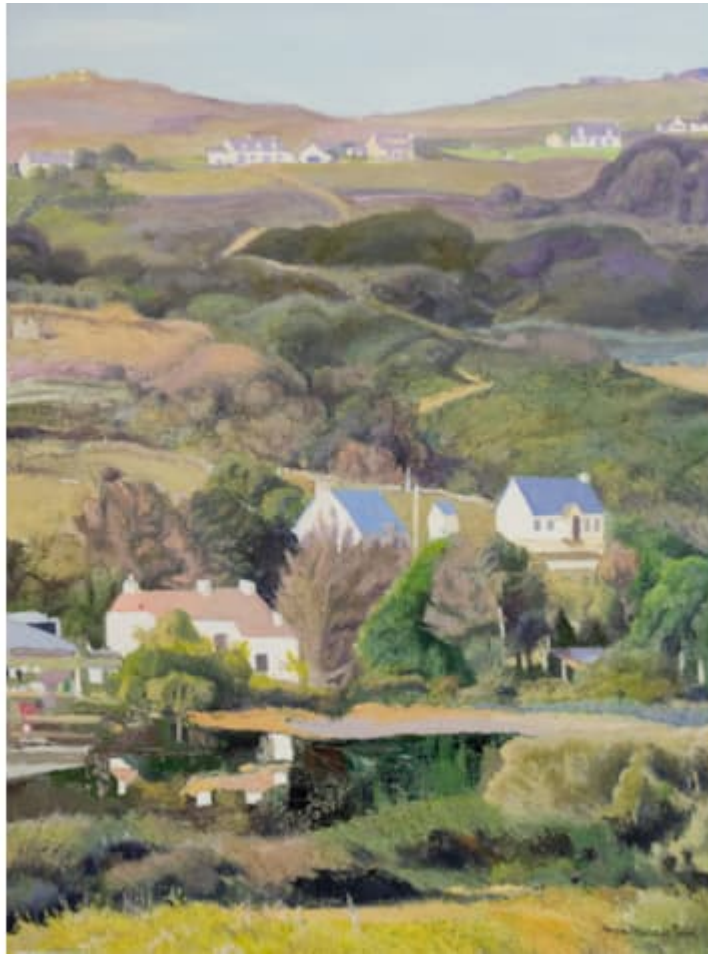

# STERN PISSARRO GALLERY

IMPRESSIONIST - MODERN & CONTEMPORARY ART - SINCE 1964

HUGUES PISSARRO DIT POMIÉ  
(B. 1935 )

*Jo & Jimmy Gallaher Farm and Upper Clendra*

Oil on canvas

97 x 130 cm (38 1/4 x 51 1/8 inches)

Signed lower right, *Hugues Pissarro dit Pomié*  
Executed in 2019

This work is accompanied by a certificate of authenticity from the artist.

This [original painting by Hugues Pissarro dit Pomié](#) is available for immediate purchase.