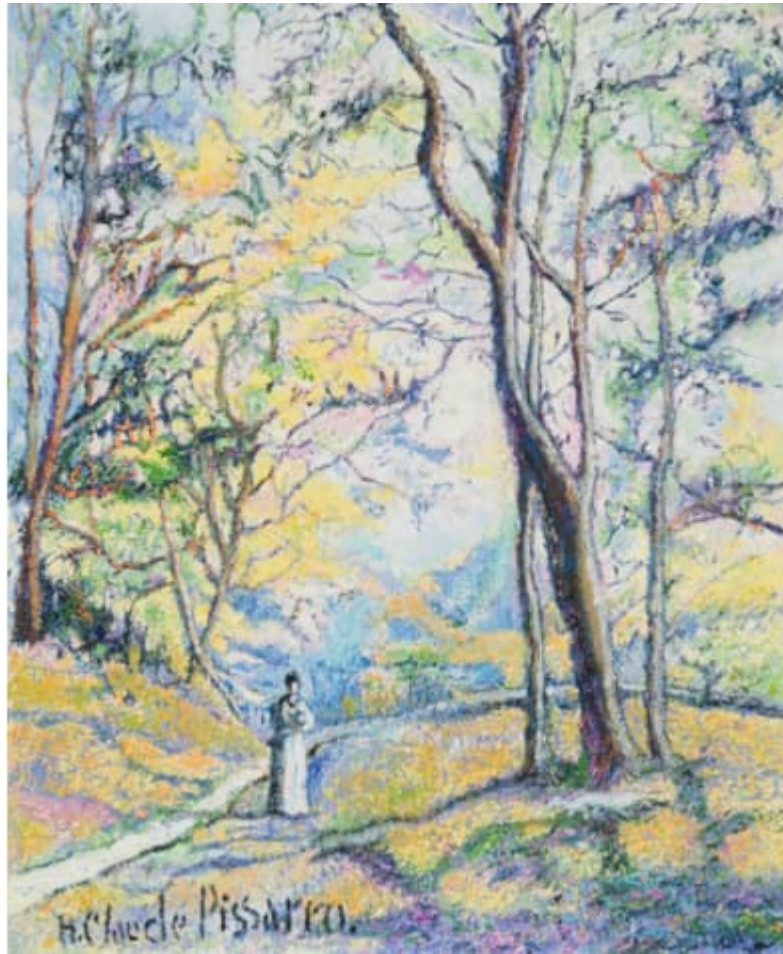

STERN PISSARRO GALLERY

IMPRESSIONIST - MODERN & CONTEMPORARY ART - SINCE 1964

H. CLAUDE PISSARRO
(B. 1935)

Promenade au bois

Oil on canvas
61 x 50 cm (24 x 19 ³/₄ inches)
Signed lower left, *Lélia Pissarro*

This work is accompanied by a certificate of authenticity from the artist.

This original painting by [H. Claude Pissarro](#) is available for immediate purchase.