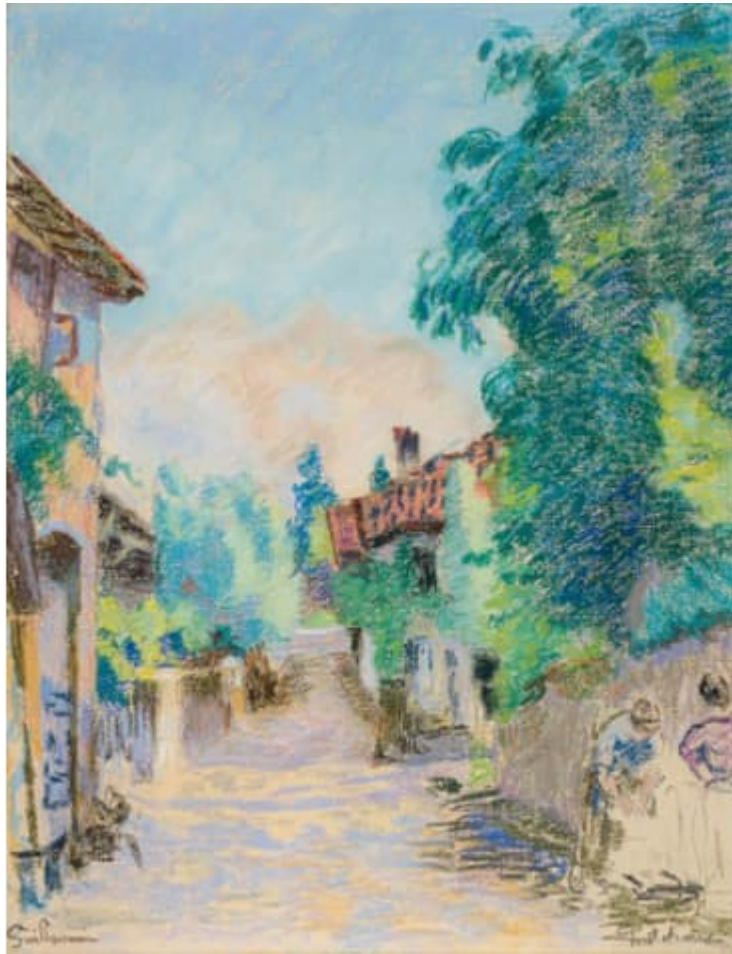

# STERN PISSARRO GALLERY

IMPRESSIONIST - MODERN & CONTEMPORARY ART - SINCE 1964

ARMAND GUILLAUMIN  
(1841 - 1927)

*Pontcharra près Grenoble*

Pastel on board  
58.5 x 45 cm (23 x 17 <sup>3</sup>/<sub>4</sub> inches)  
Signed lower left, *Guillaumin*  
Titled lower right and on the reverse